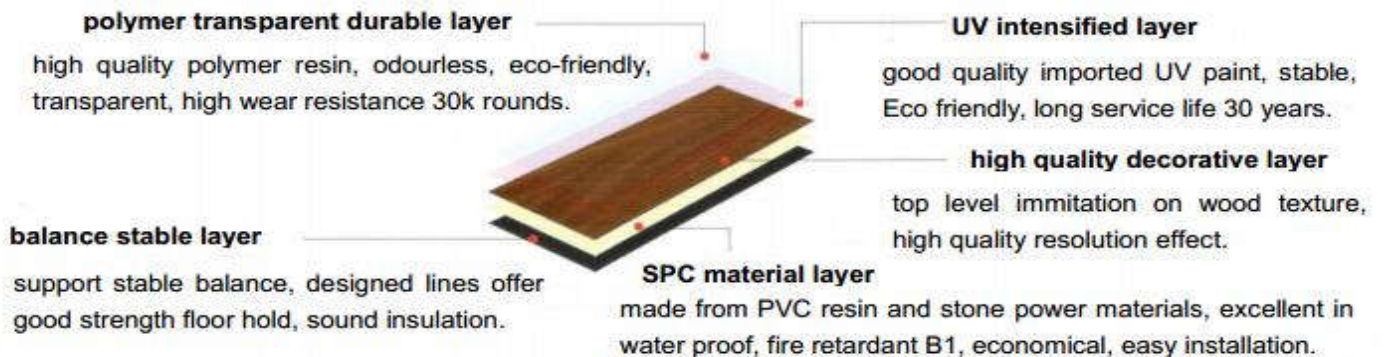

Adroit Corporation

Head Office Address: 67, First Floor, Sukh Vihar, Delhi-110051, India

Telephone: +91-9999 896656

SPC Flooring

Size: 950 × 150 × 4 mm, 0.1425 square meters/PC.

Packing: 15 PCS /carton, 2.1375 square meters/carton, 150 cartons/pallet.

Loading: 10 pallets, 26000 KGS, 18 CBM in 20 ft dry container.

Total 3206.25 square meters loaded in 20 ft container.